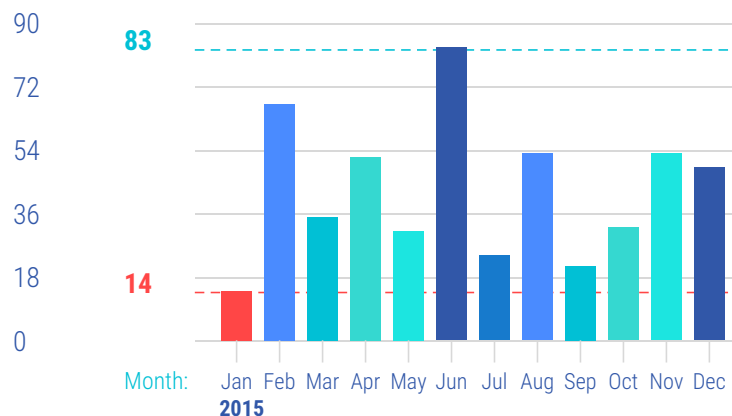

↑ 65.6%
Previous: 783

Total following

A number of Instagram accounts you follow

978
Following

↑ 49.8%
Previous: 653

Total posts

911
Posts

↑ 67.5%
Previous: 544

New posts

322
New Posts

↓ -3.3%
Previous: 333

New followers

New Instagram fans you've made during this period

500
New followers

↑ 8.0%
Previous: 463

Top performing posts