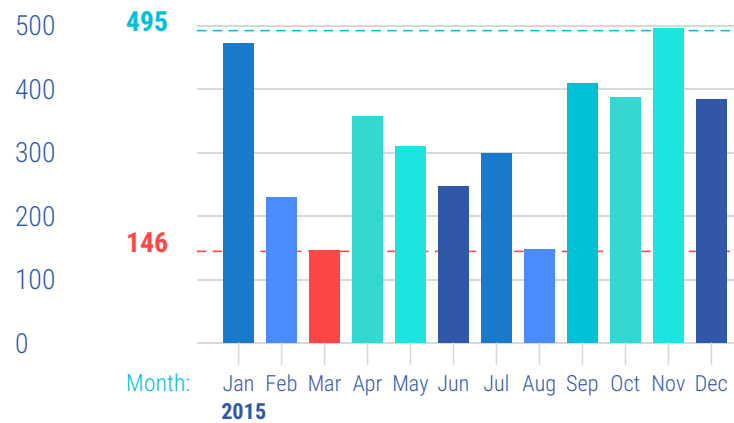

Your Twitter page performance report

Twitter account:
@sample_twitter

Report period:
1/1/15 — 12/31/15

Compared to:
1/1/14 — 12/31/14

New followers

New Twitter fans you've made during this period

+ 3.9K
New followers

↑ 83.9%
Previous: 2.1K

Total followers

Indicates how many times users liked your tweets

6.1K
Followers

↑ 175.6%
Previous: 2.2K

Total following

A total number of Twitter accounts you follow

123
Following

↑ 30.9%
Previous: 94

Total tweets so far

Shows a total number of times you've tweeted so far

390
Tweets

↑ 52.3%
Previous: 256

New tweets

Indicates a number of new tweets during this period

134
New tweets