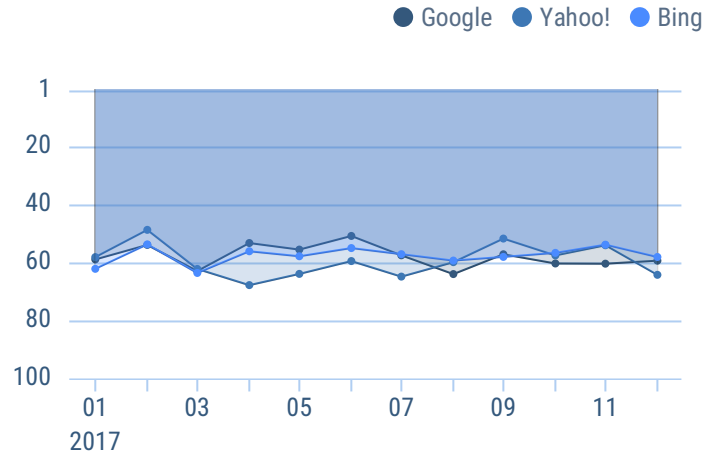

Report date: 01/01/2017 – 31/12/2017

Compared to 01/01/2016 – 31/12/2016

Duration: 365 days

Your performance report

Domain's average rank

Source: whatagraph.com

Top improved keywords

	Average improvement and global volume	Google rank and total results		Yahoo rank and total results		Bing rank and total results	
1. Home	+60	1	4	8	8 561 752	1	1 945 095
2. Shop	+36	7	3	9	6 574 426	6	1 700 659
3. Catalog	+7	13	2	18	2 696 518	22	1 576 206
4. More	+2	13	2	28	1 260 665	30	1 544 862
5. Forum	+1	16	2	31	1 065 754	35	1 502 897
6. Support	+1	20	2	49	1 063 262	43	1 174 878
7. Contact	+1	35	2	49	1 055 913	55	1 102 663
8. FAQ	+1	50	1	61	1 013 846	56	1 014 499
9. Contributions	+1	59	1	65	1 006 044	69	1 008 535
10. Disclaimers	+1	69	1	66	1 000 825	83	1 005 646
11. Contents	+1	86	1	89	1 000 240	90	1 001 276
12. Downloads	+1	86	1	93	1 000 167	100	1 000 517

Source: whatagraph.com

Top ranked keywords

	Average rank and global volume	Google rank and total results		Yahoo rank and total results		Bing rank and total results	
1. Home	+48	8	83	2	19 991 108	8	12 234 509
2. Shop	+10	8	3	12	11 522 700	13	5 767 625
3. Catalog	+1	19	1	22	3 254 602	25	3 044 086
4. More	+1	30	1	28	2 346 471	32	2 320 928
5. Forum	+1	35	1	37	1 154 920	41	1 061 788
6. Support	+1	42	1	45	1 078 519	42	1 006 952
7. Contact	+1	47	1	45	1 067 669	43	1 005 195
8. FAQ	+1	49	1	49	1 037 596	53	1 001 766
9. Contributions	+1	63	1	54	1 017 107	64	1 000 107
10. Disclaimers	+1	68	1	80	1 014 808	74	1 000 054
11. Contents	+1	73	1	91	1 007 555	76	1 000 003
12. Downloads	+1	78	1	91	1 005 470	88	1 000 000