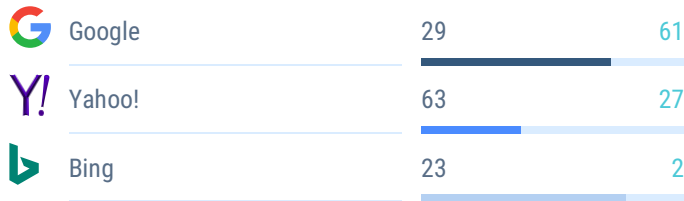

Report date: 01/01/2017 – 31/12/2017

Compared to 01/01/2016 – 31/12/2016

Duration: 365 days

Your performance report

Domain's average rank

Source: whatagraph.com

Top improved keywords

	Average improvement and global volume	Google rank and total results		Yahoo rank and total results		Bing rank and total results	
1. Home	+60	1	4	8	8 561 752	1	1 945 095
2. Shop	+36	7	3	9	6 574 426	6	1 700 659
3. Catalog	+7	13	2	18	2 696 518	22	1 576 206
4. More	+2	13	2	28	1 260 665	30	1 544 862
5. Forum	+1	16	2	31	1 065 754	35	1 502 897
6. Support	+1	20	2	49	1 063 262	43	1 174 878
7. Contact	+1	35	2	49	1 055 913	55	1 102 663
8. FAQ	+1	50	1	61	1 013 846	56	1 014 499
9. Contributions	+1	59	1	65	1 006 044	69	1 008 535
10. Disclaimers	+1	69	1	66	1 000 825	83	1 005 646
11. Contents	+1	86	1	89	1 000 240	90	1 001 276
12. Downloads	+1	86	1	93	1 000 167	100	1 000 517

Source: whatagraph.com