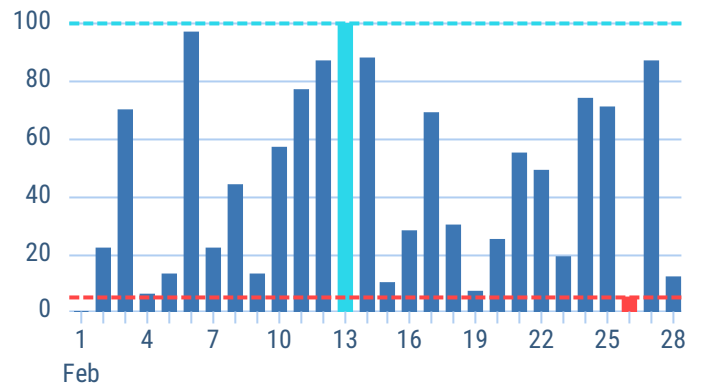

Your Twitter Page performance report

Report date: from 2/1/18 to 2/28/18

Compared to: from 1/3/18 to 1/31/18

Duration: 28 days

New followers

New Twitter fans you've made during this period

1237
New followers

-14.45%
Previous:
1446

Source: Whatagraph

Total followers

A total number of Twitter accounts that follow you

1176
Followers

-28.42%
Previous:
1643

Total following

A total number of Twitter accounts you follow

1312
Following

-20.05%
Previous:
1641

Source: Whatagraph

Source: Whatagraph

Total tweets so far

Shows a total number of times you've tweeted so far

1596
Tweets

+13.03%
Previous:
1412

New tweets

Indicates a number of new tweets during this period

1482
New tweets

-3.01%
Previous:
1528

Source: Whatagraph

Source: Whatagraph

Top tweets

Indicates your top performing tweets this period, measured in engagement