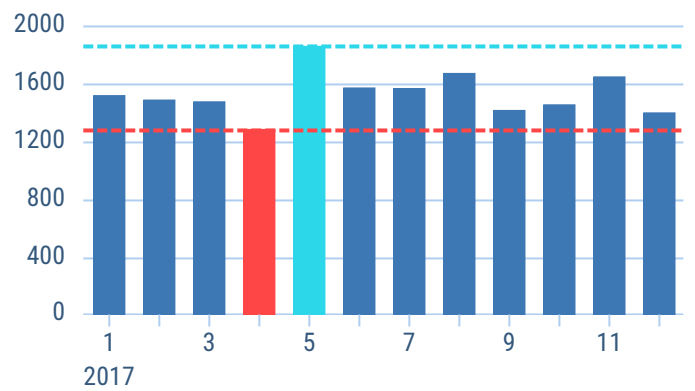

Report date: 1/1/17 – 12/31/17

Compared to: 1/1/16 – 12/31/16

Duration: 365 days

Your Twitter report

New followers

New Twitter fans you've made during this period

18 372
New followers

+5.05%
Previous:
17 488

Source: Whatagraph

Total followers

A total number of Twitter accounts that follow you

18 626
Followers

-5.56%
Previous:
19 722

Source: Whatagraph

Total following

A total number of Twitter accounts you follow

17 497
Following

-4.50%
Previous:
18 322

Source: Whatagraph

Total tweets so far

Shows a total number of times you've tweeted so far

18 567
Tweets

-1.84%
Previous:
18 915

Source: Whatagraph

New tweets

Indicates a number of new tweets during this period

19 043
New tweets

+1.35%
Previous:
18 790

Source: Whatagraph

Top tweets

Indicates your top performing tweets this period, measured in engagement